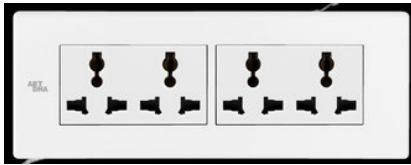

FRANKE Hoods KTF 601 BK/GL

FRANKE Ovens FO40004 810 M G

LIGHTING / ELECTRIC WIRE

LAMP & LIGHT
Ceiling Light (warm white)

LAMP & LIGHT
LED Striplight 24V 4000K IP20

ART DNA
Power Outlet 220 V.

ART DNA
Light Switch 220 V.